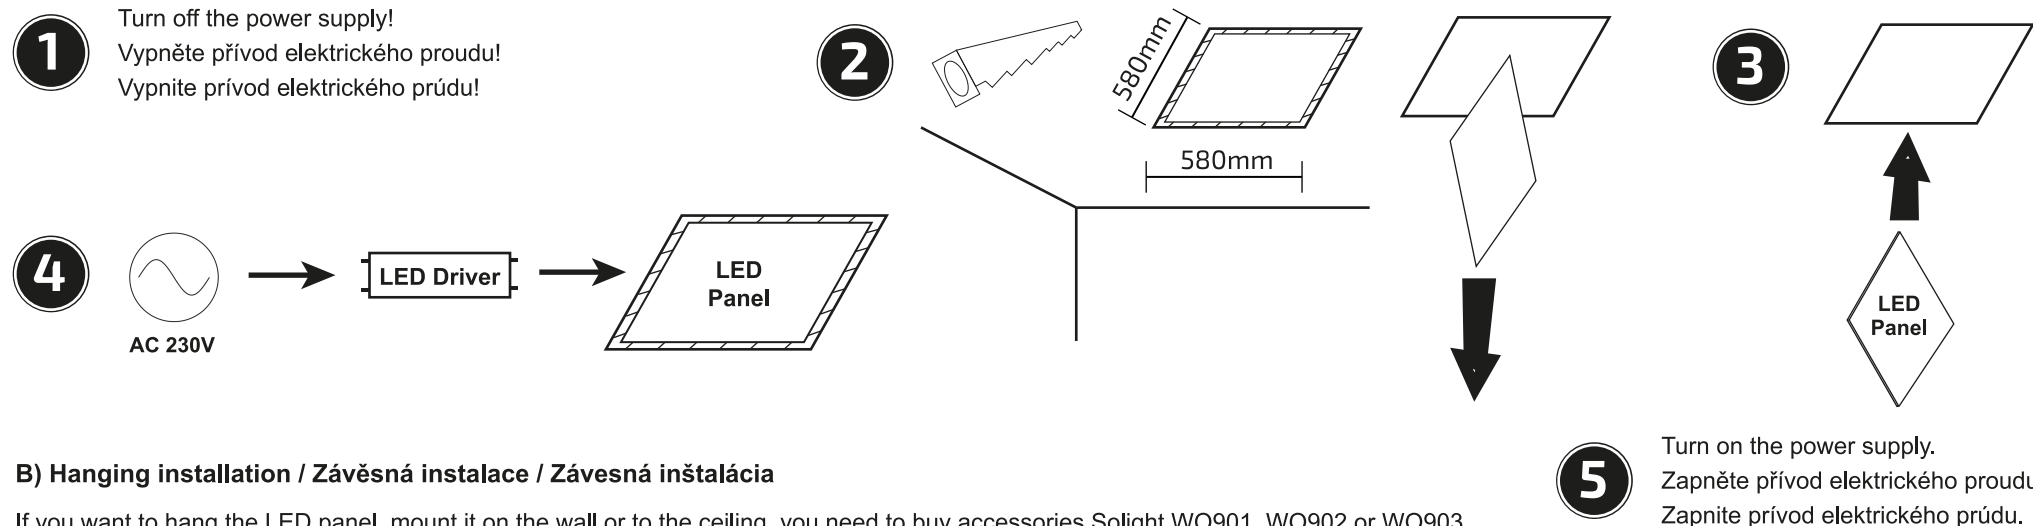

SK Návod na použitie LED svetelných panelov Solight WO08 - WO10

Vážený zákazník, ďakujeme za zakúpenie nášho výrobku. Pozorne si prečítajte nasledujúce pokyny a dodržujte ich, aby vám slúžil bezpečne a k plnej spokojnosti. Predídete tak jeho nesprávnemu používaniu či poškodeniu. Zabráňte neodbornej manipulácii s týmto prístrojom a vždy dodržujte zásady používania elektrospotrebičov. Návod k používaniu dobre uschovajte. Výrobok je určený k používaniu v domácnosti alebo vnútri miestnosti. Výrobok by mala používať iba dospelá osoba. Nikdy výrobok nevystavujte prostrediu s vysokou vlhkosťou (napr. kúpeľňa), zabráňte kontaktu výrobku s kvapalinami. Montáž môže vykonávať len kvalifikovaný pracovník.

A) Ceiling installation / Instalace do podhledů / Inštalácia do podhledov

B) Hanging installation / Závěsná instalace / Závesná inštalácia

If you want to hang the LED panel, mount it on the wall or to the ceiling, you need to buy accessories Solight WO901, WO902 or WO903. Please ask at your dealer. /

Pokud chcete LED panel zavěsit, upevnit na zeď či zavěsit pomocí klipů, je potřeba dokoupit závěsné příslušenství Solight WO901, WO902 nebo WO903. Obratě se na svého prodejce. / Ak chcete LED panel zavesiť, upevniť na stenu či zavesiť pomocou klipov, je potreba dokúpiť závesné príslušenstvo Solight WO901, WO902 alebo WO903. Obrátte sa na svojho dealera.

Importer is not responsible for any damage caused by improper use. / Dovozce neručí za žádné škody způsobené nesprávným použitím. / Dovozca neručí za žiadne škody spôsobené nesprávnym použitím.